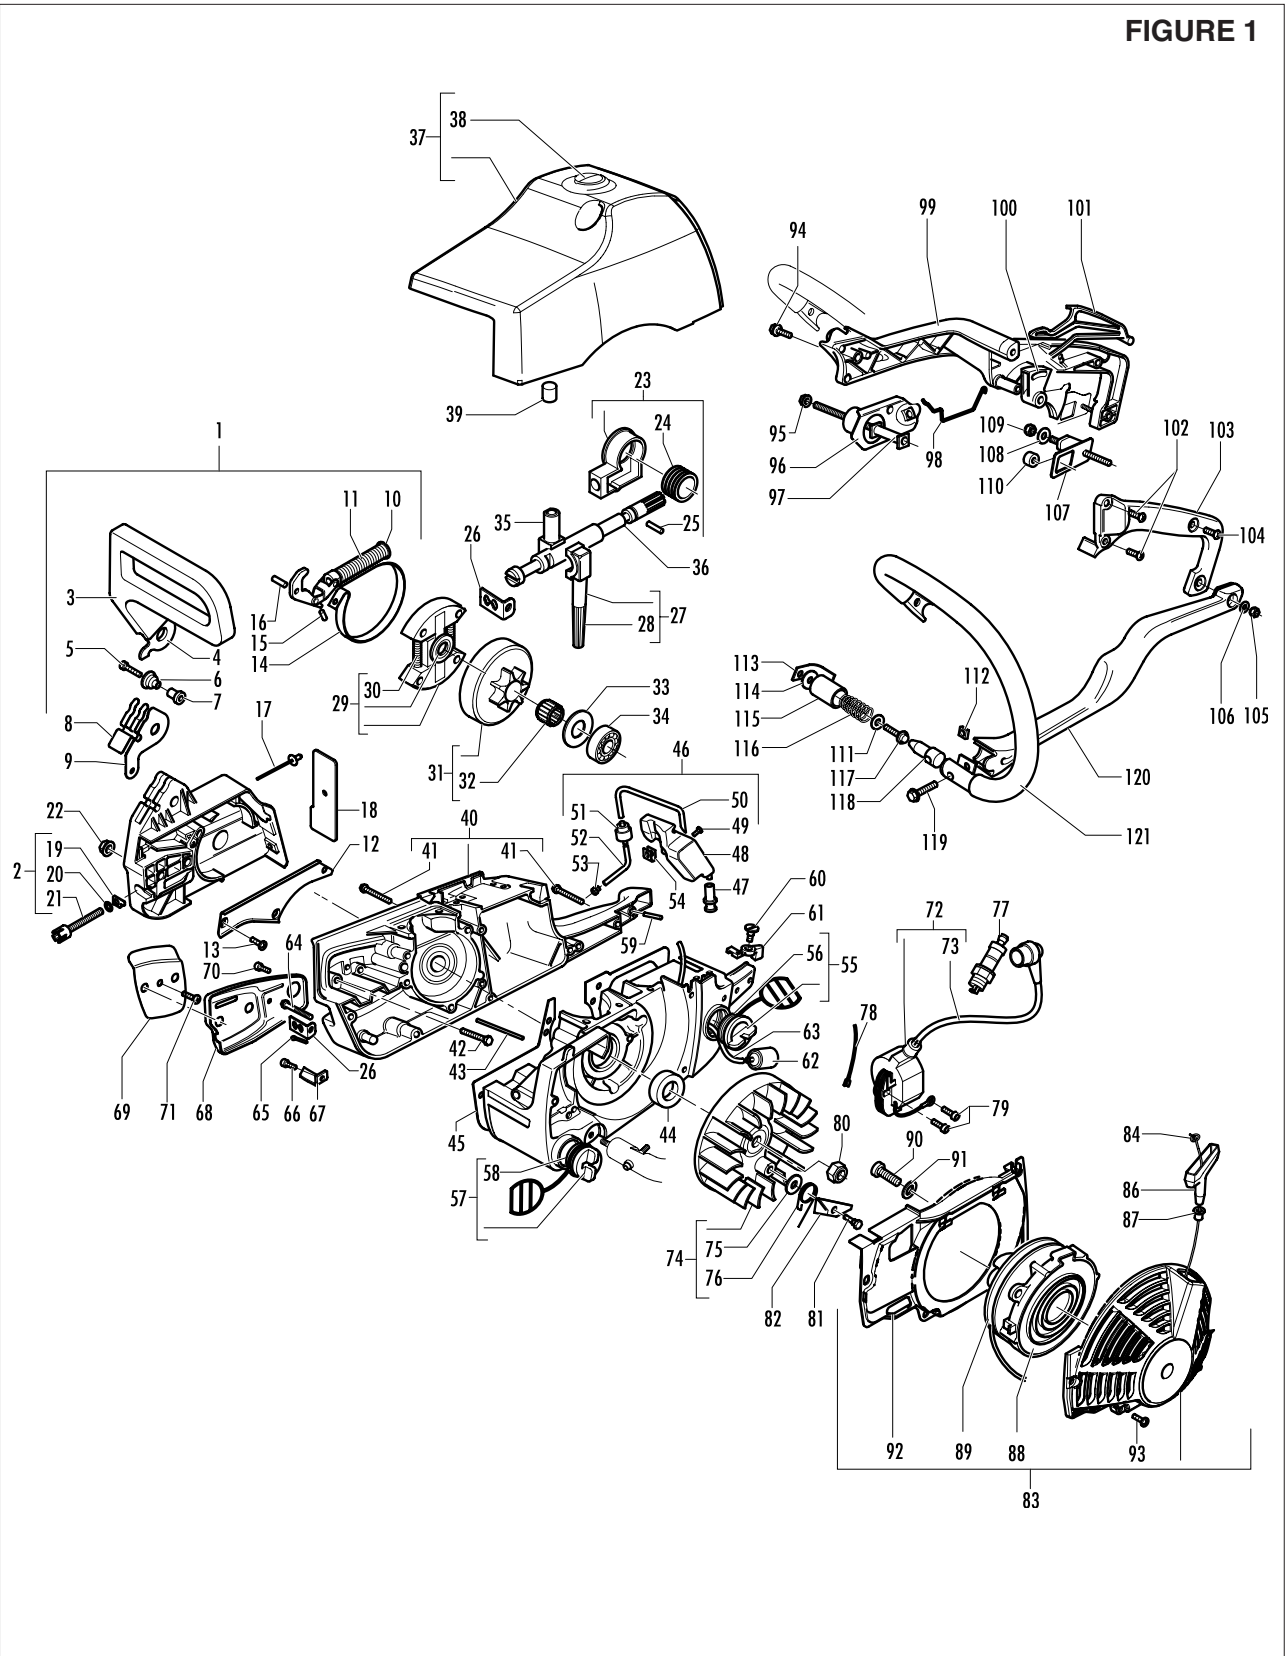

brand	PARTNER

date	JUN/03	SHEET 1/5

Model	Prefix
543 18" - 325	01

Product number
953900436

FIGURE 1